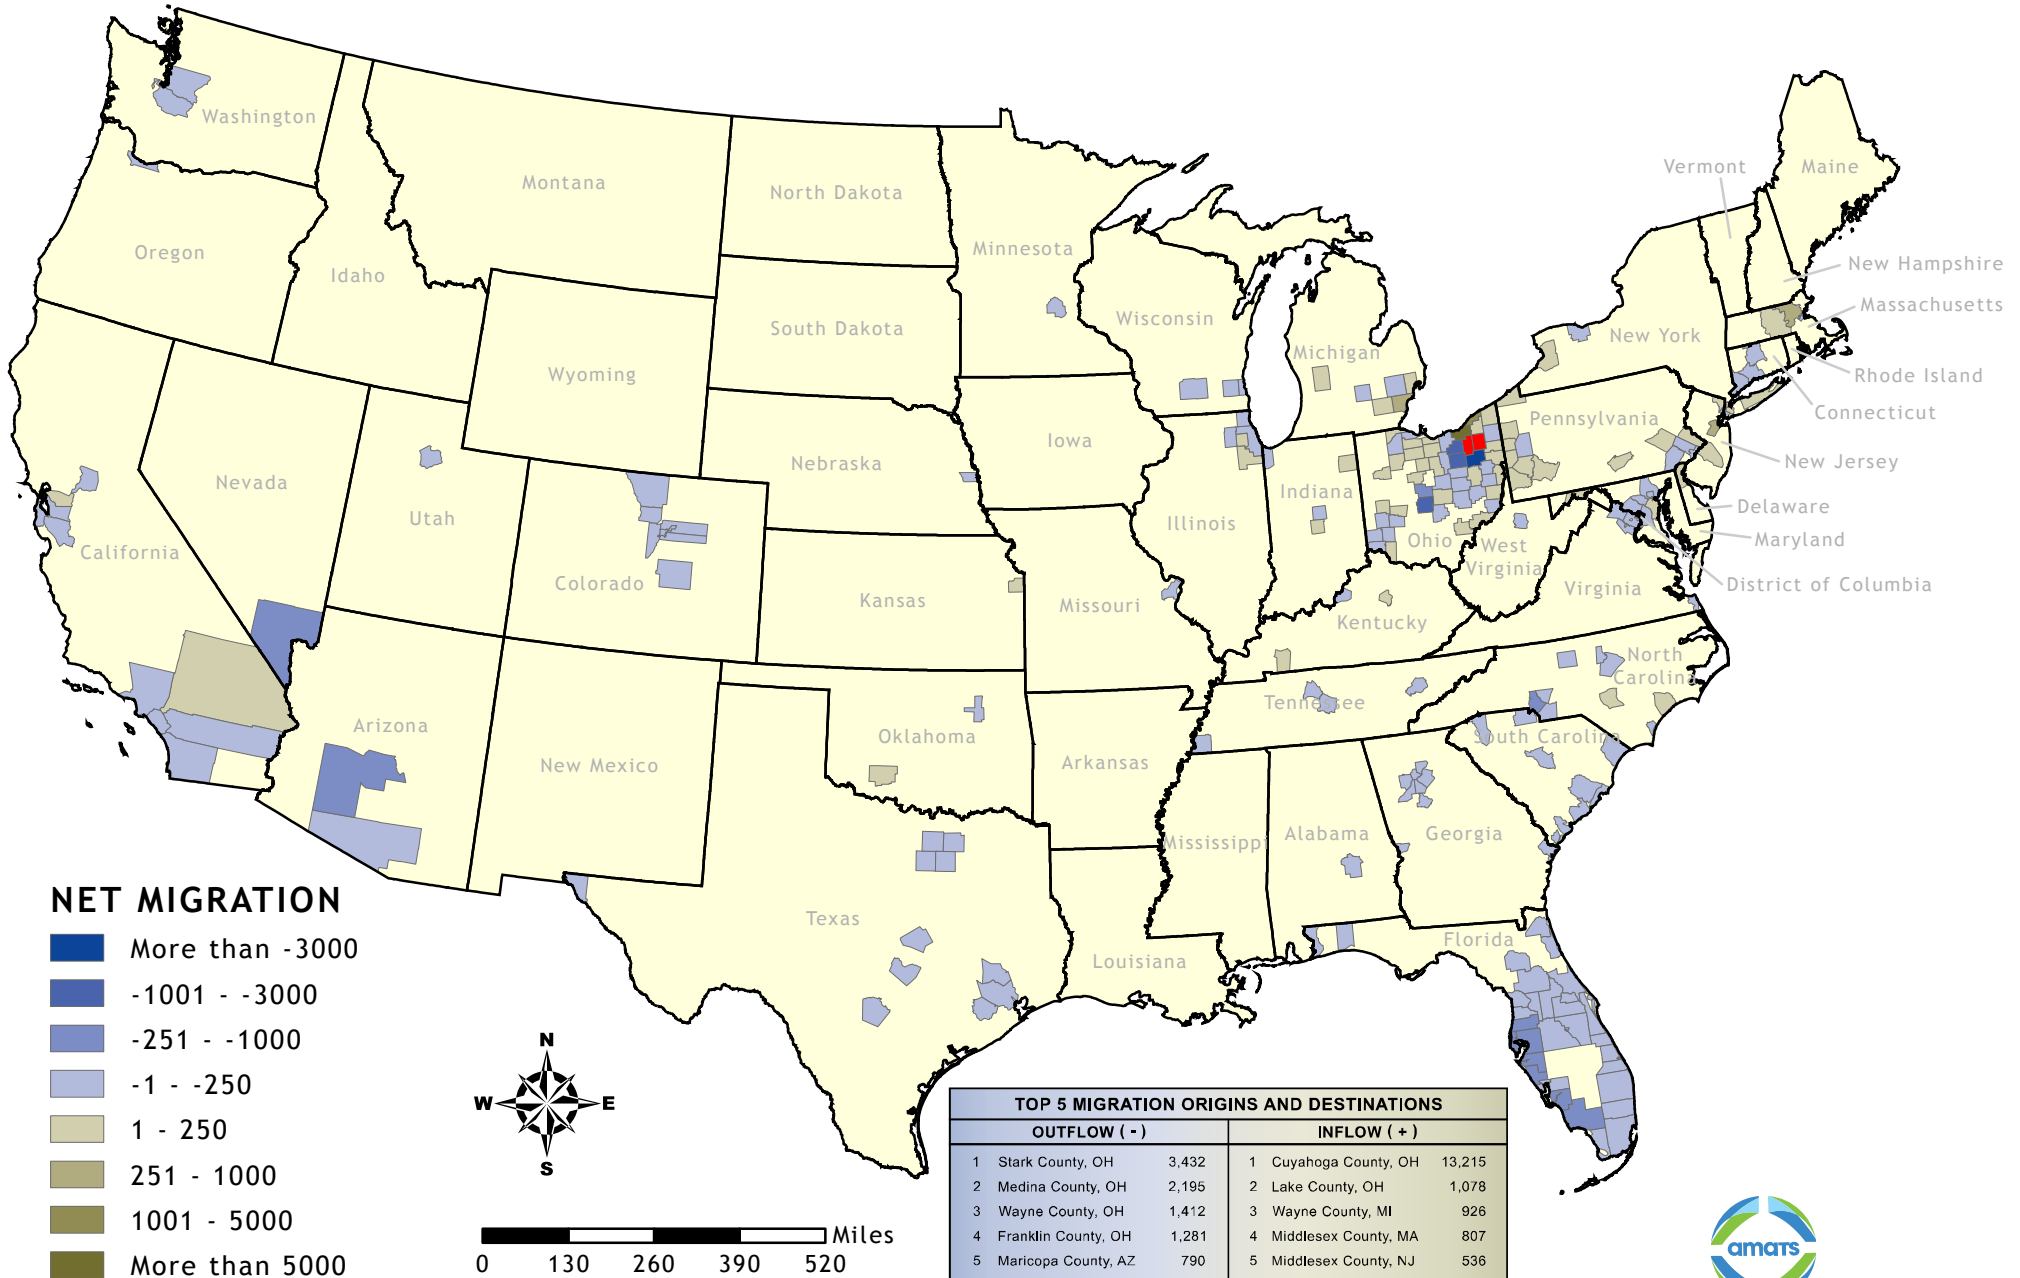

# NET DOMESTIC MIGRATION TO THE AMATS AREA 2000-2006

Source: IRS Migration Data  
 Note: Net Migration calculated based upon information provided only for counties sending and/or receiving at least 10 migrants in any one year.